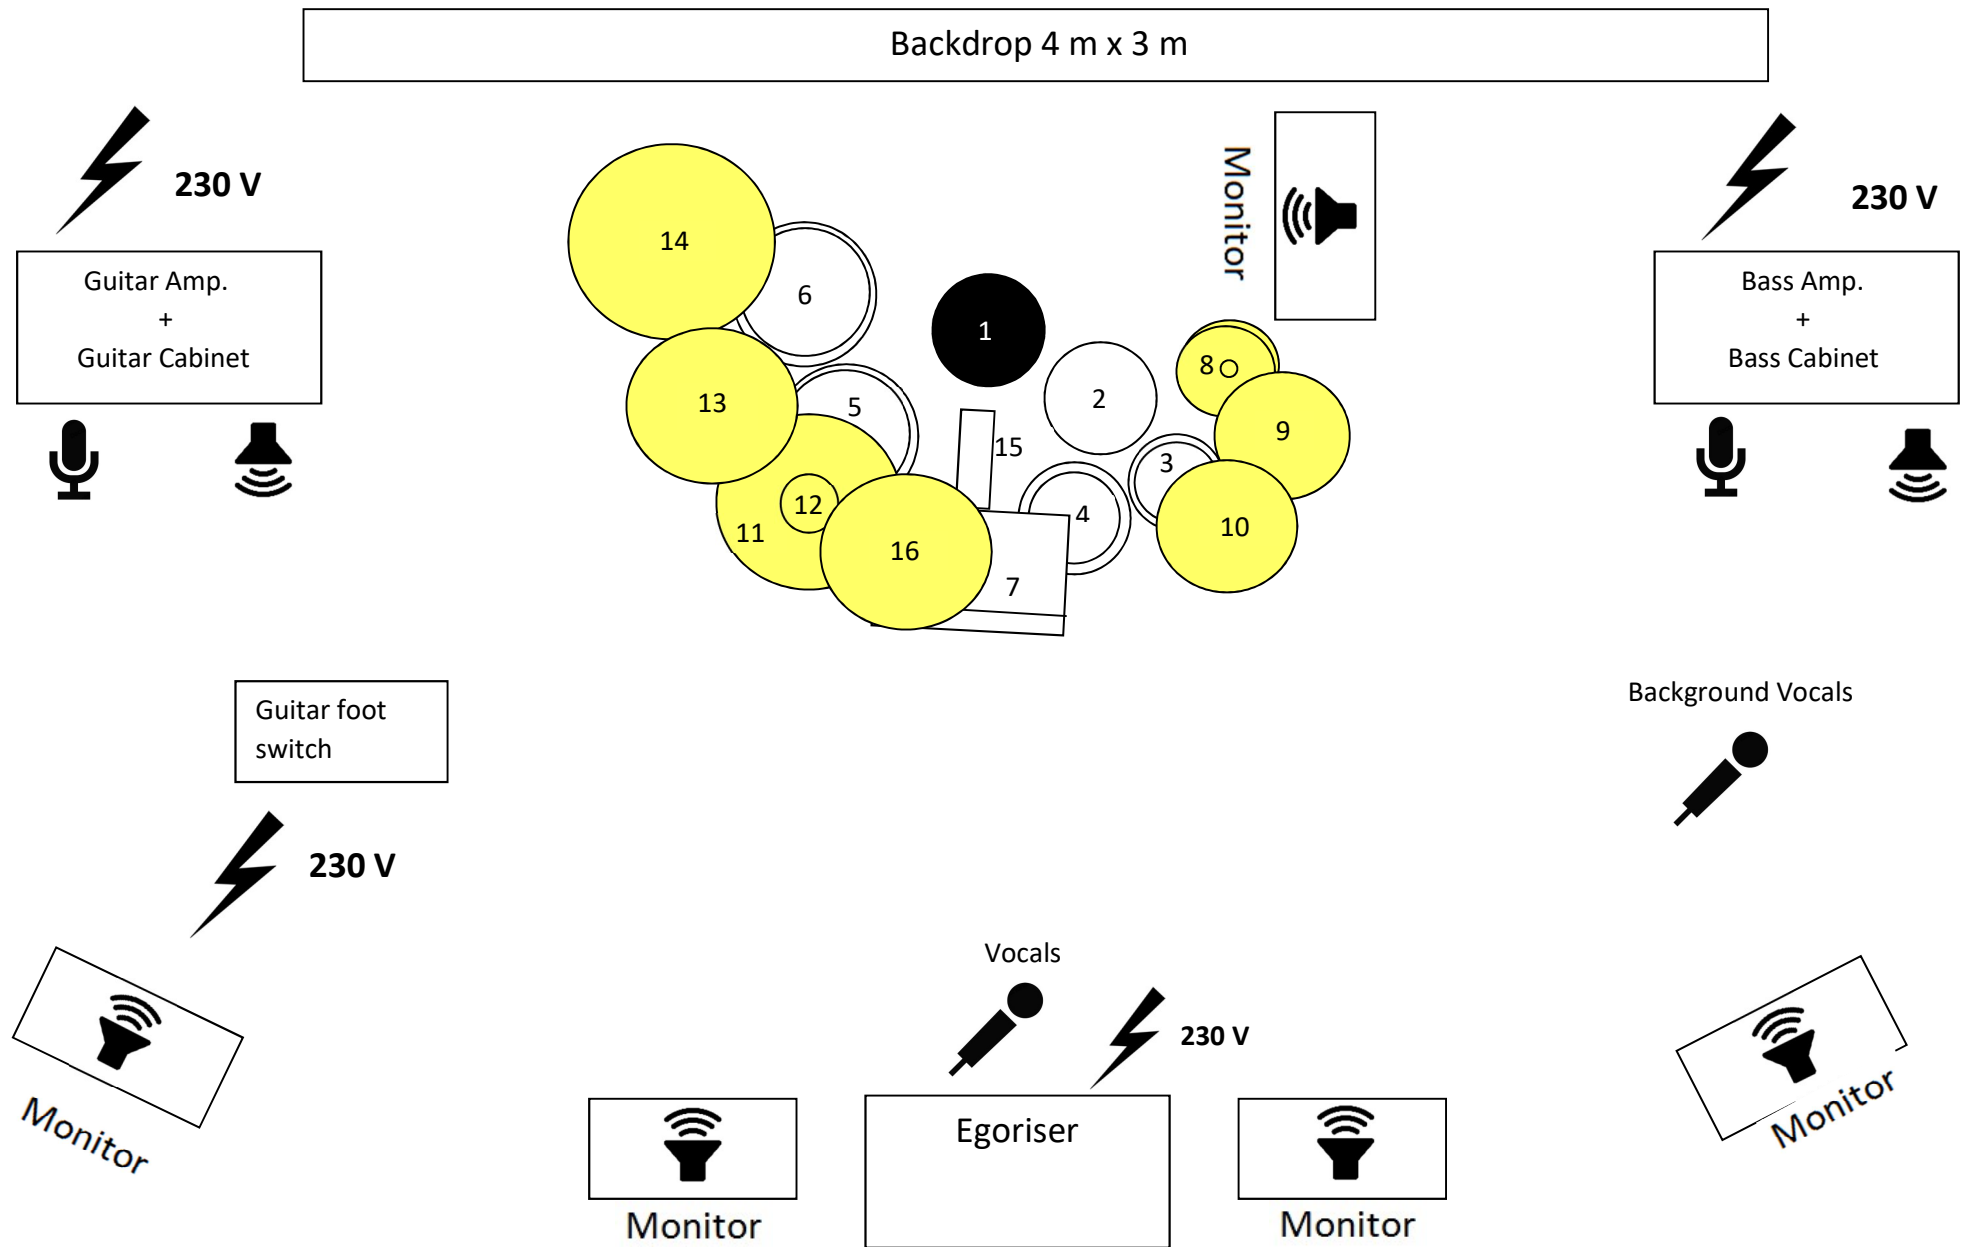

EQUIPMENT LIST

DRUMS

Drumset:	Tama Imperialstar	No.
	22 x 16" Bassdrum	7
	14 x 5,5" Snare Drum	2
	10 x 7" Tom Tom	3
	12 x 8" Tom Tom	4
	14 x 13" Floor Tom	5
	16 x 15" Floor Tom	6
Hardware:	Tama HC73BWN Cymbal Boom Stands	9,10,11,12,13,16
	Tama HC72WN Straight Cymbal Stand	14
	Tama HTW39W Double Tom Stand	3,4
	Tama HH75WN Hi-Hat	8
	Tama HS70WN Snare Stand	2
	Tama HT530C Drum Throne	1
	Tama HP910LSW Speed Cobra Double	15