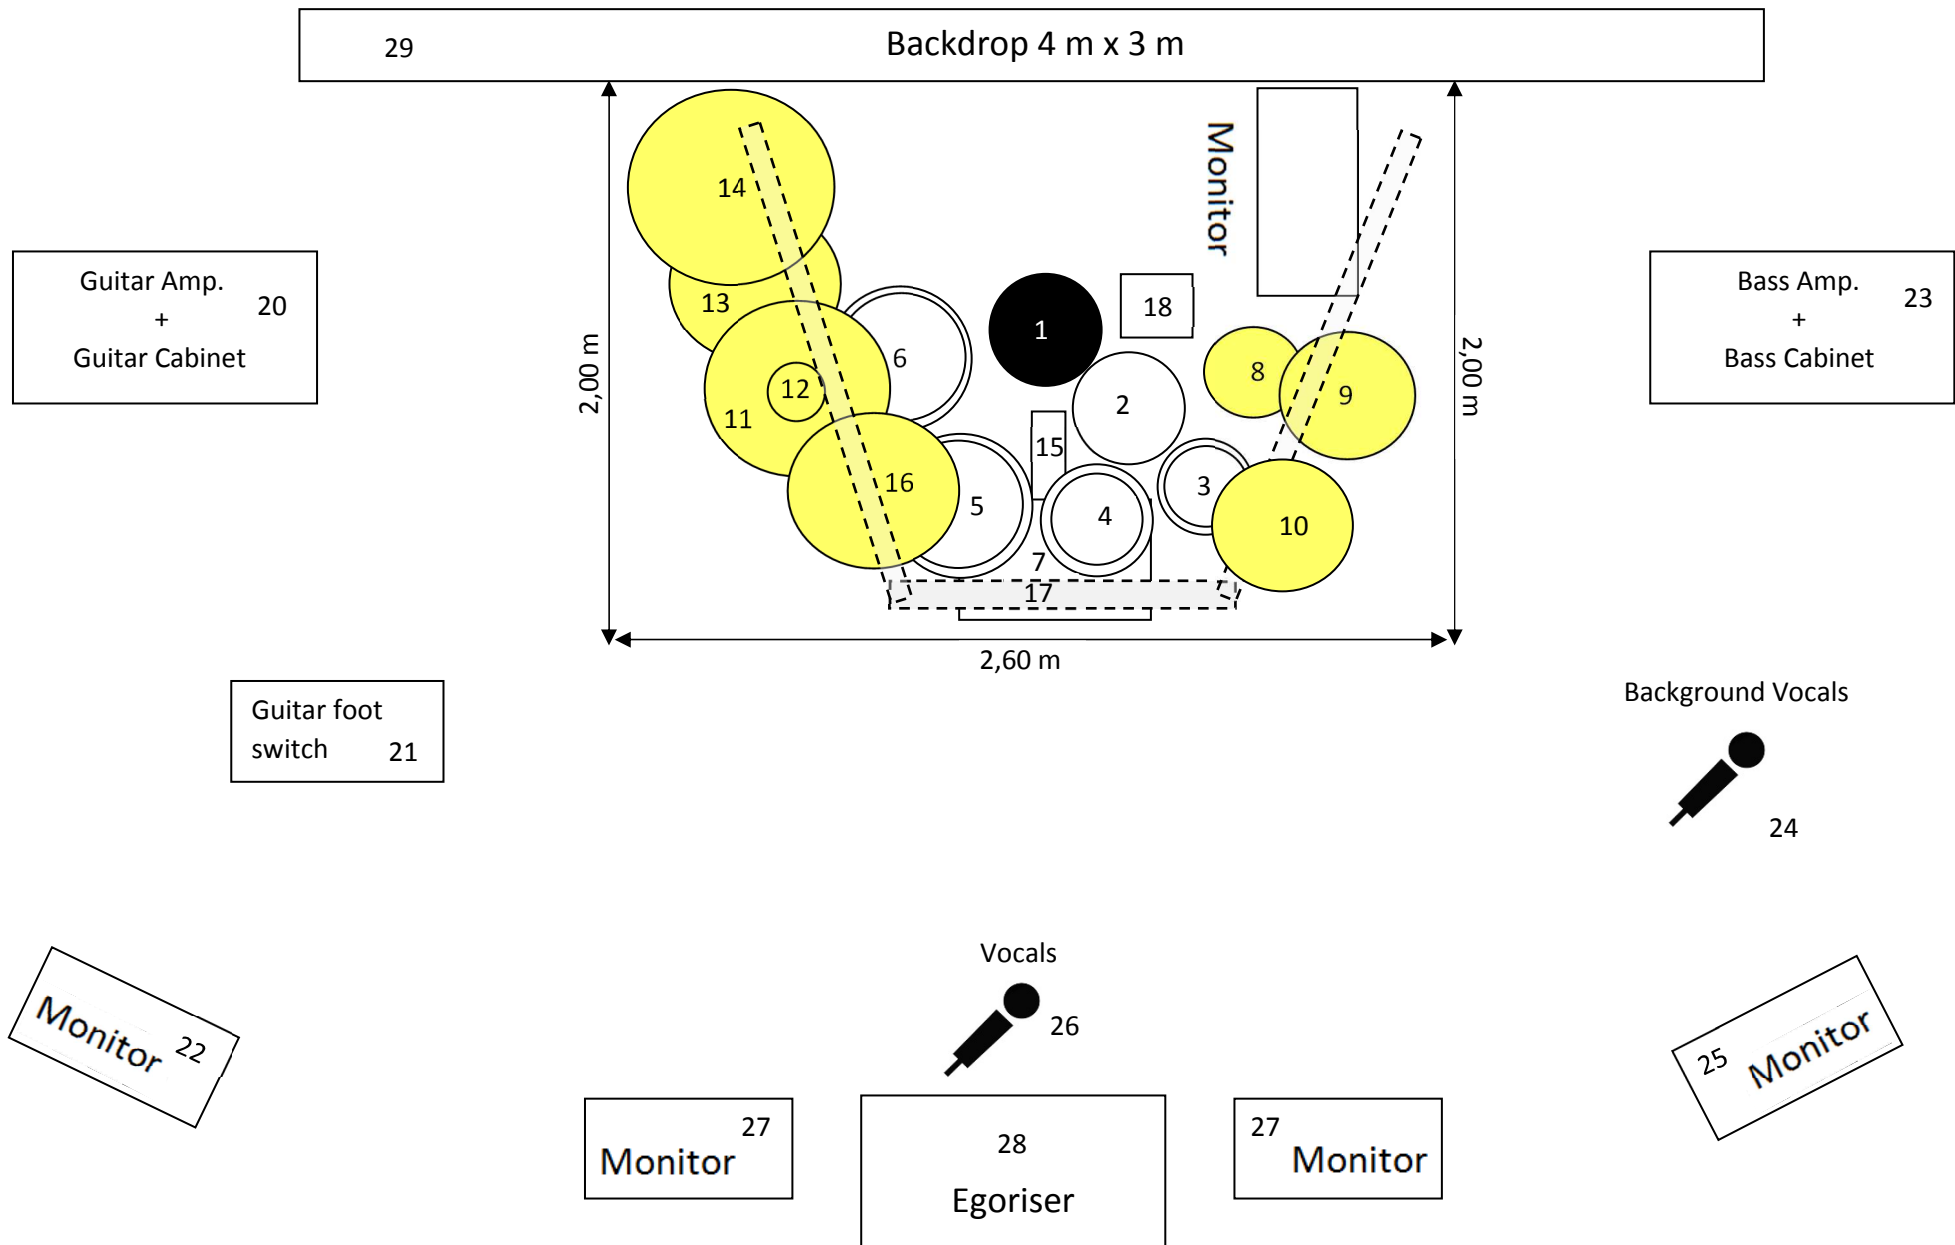

## TECHNICAL STAGE RIDER

## EQUIPMENT LIST

### DRUMS

<b>Drumset:</b>	<b>Equipment supplied by Dislike Silence</b>	<b>No.</b>	<b>Requirements supplied by venue</b>
	24 x 18" Bassdrum	7	Bassdrum Microphone
	14 x 6,5" Snare Drum	2	Snare drum Microphone
	10 x 8" Tom Tom	3	Tom Microphone
	12 x 9" Tom Tom	4	Tom Microphone
	14 x 10" Tom Tom	5	Tom Microphone
	16 x 16" Floor Tom	6	Tom Microphone
	Alesis Sample Pad Pro (+ 2 x male jack cable mono 6.3mm)	18	2 x female jack connector mono 6.3mm 230V Power Supply
<b>Hardware:</b>	Gibraltar Curved Drum-Rack	17	-
	Tama HH75WN Hi-Hat	8	-
	Tama HS70WN Snare Stand	2	-
	Tama HT530C Drum Throne	1	-
	Tama HP910LSW Speed Cobra Double	15	-

<b>Cymbals:</b>	Meinl 14" MCS Medium Hi-Hat	8	Overhead Microphone
	Meinl 16" Classics Custom Med. Crash	9	-
	Meinl 17" Classics Custom Med. Crash	10	-
	Meinl 18" Classics Custom Med. Crash	16	Overhead Microphone
	Meinl 20" MCS Medium Ride	11	-
	Meinl 8 1/2" M-Series Bell	12	-
	Paiste 16" China	13	-
	Meinl 20" MB20 China	14	-
<b>Monitor:</b>	In-Ear-Monitor	19	In-Ear-Transmitter/-Receiver (If in-ear-system is not available, 1 x stage monitor speaker has to be supplied)